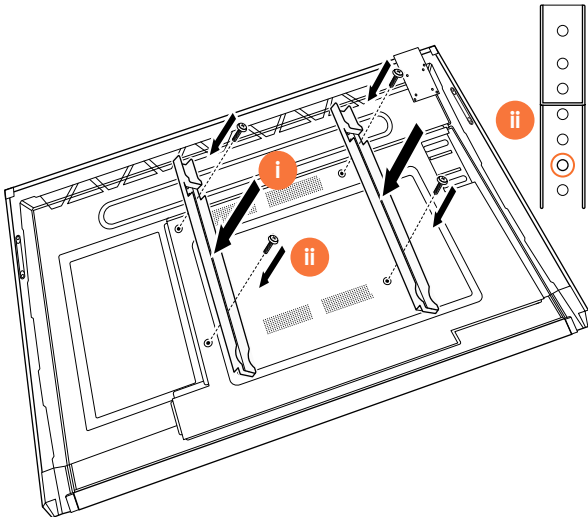

2

3

4

Mounting the ActivPanel on the wall mount

This product is an optional accessory.

For more information, see TP-3024.

1

2

3

4

	65"	75"	86"
A	1536.0 mm (60.5")	1767.0 mm (69.6")	2018.0 mm (79.4")
B	960.0 mm (37.8")	1093.0 mm (43")	1236.0 mm (48.7")
C	151.0-289.0 mm (5.9-11.4")	228.0-365.0 mm (9.0-14.4")	292.0-430.0 mm (11.5-16.9")
D	600.0 mm (23.6")	600.0 mm (23.6")	700.0 mm (27.6")
E	134.0 mm (5.3")	146.0 mm (5.7")	155.0 mm (6.1")