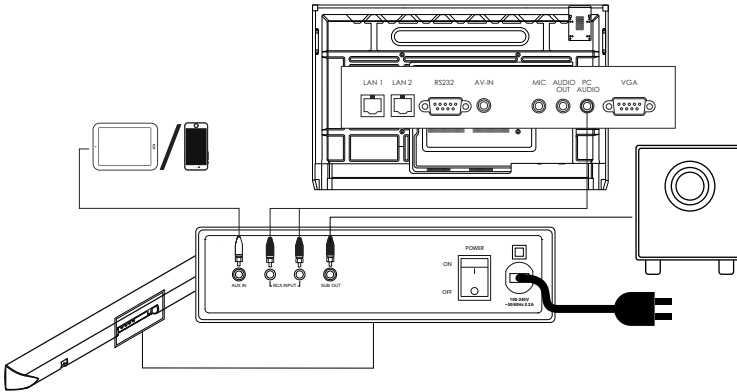

4

5

Activating the battery in the ActivSoundBar remote control

This product is an optional accessory.

Connecting the ActivSoundBar

This product is an optional accessory.

Switching on the ActivSoundBar

This product is an optional accessory.

1

2

Connecting the ActivConnect G-Series

This product is an optional accessory.

1

2

Switching on the OPS-M, ActivConnect OPS-G, and ActivConnect G-Series

1