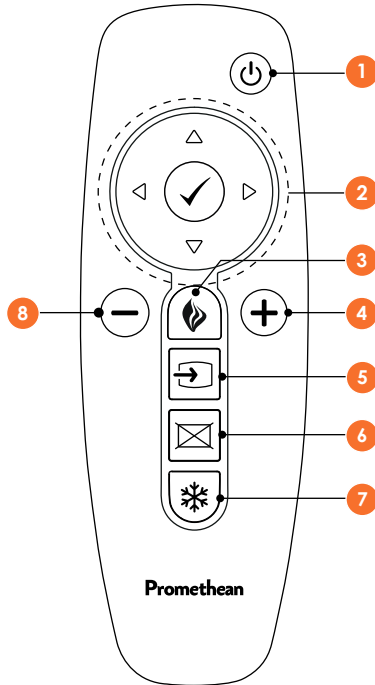

1	LAN	2	USB 2.0
3	USB 3.0	4	HDMI
5	Power socket	6	USB-C

Controls

ActivPanel

You can control the ActivPanel in the following ways:

- With the buttons on the control panel on the front of the device.
- With the buttons on the remote control.
- Using touch to manipulate menus and controls on screen.

You can access basic controls, as well as On-Screen Display (OSD) menus for adjusting audio and visual settings.

Control panel

1	Power on/off	2	Decrease volume
3	Increase volume	4	Menu
5	Freeze screen	6	Touch on/off
7	Select source		

The Power on/off and the Menu button light up to indicate whether the panel is powered on, in standby or in sleep mode.

	Power on	Standby	Sleep
Power on/off button	○	●	●
Menu button	○	○	-

Remote control

1	Power on/off	2	Confirm current selection/operation cursor keys: <ul style="list-style-type: none">• up/down: select item to be adjusted• left/right: adjust value of selected item
3	Display OSD menus	4	Increase volume (+)
5	Open source menu	6	Blank screen function
7	Freeze screen	8	Decrease volume (-)