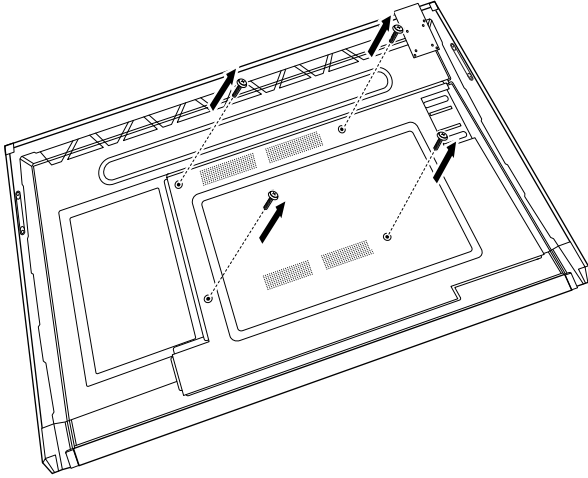

2

3

4

Mounting the ActivPanel on the wall mount

This product is an optional accessory.

For more information, see TP-3024.

1

2

3

4

	65"	75"	86"
A	1536.0 mm (60.5")	1767.0 mm (69.6")	2018.0 mm (79.4")
B	960.0 mm (37.8")	1093.0 mm (43")	1236.0 mm (48.7")
C	151.0-289.0 mm (5.9-11.4")	228.0-365.0 mm (9.0-14.4")	292.0-430.0 mm (11.5-16.9")
D	600.0 mm (23.6")	600.0 mm (23.6")	700.0 mm (27.6")
E	134.0 mm (5.3")	146.0 mm (5.7")	155.0 mm (6.1")