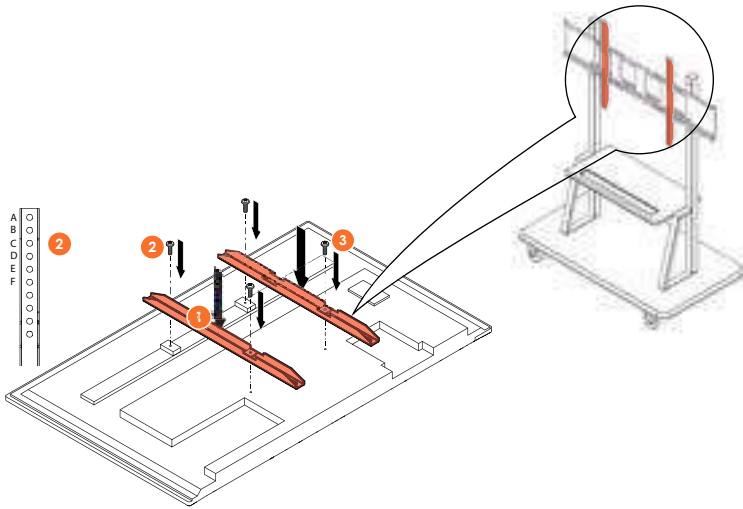

3

4

	65"	75"	86"
A	1536.0 mm (60.5")	1767.0 mm (69.6")	2018.0 mm (79.4")
B	960.0 mm (37.8")	1093.0 mm (43")	1236.0 mm (48.7")
C	151.0-289.0 mm (5.9-11.4")	228.0-365.0 mm (9.0-14.4")	292.0-430.0 mm (11.5-16.9")
D	600.0 mm (23.6")	600.0 mm (23.6")	700.0 mm (27.6")
E	134.0 mm (5.3")	146.0 mm (5.7")	155.0 mm (6.1")

5

6

65"	46 kg	101.4 lbs
-----	-------	-----------

75"	64 kg	141.1 lbs
-----	-------	-----------

86"	84 kg	185.2 lbs
-----	-------	-----------

7

Mounting on the APTMS

For more information, see TP-1924.

1

Model	Highest vertical blade position
AP7-A65	F
AP7-A75	C
AP7-A86	C

2

Mounting on the APTASBB400-70/90

For more information, see 902852-01.

1

2

M4 x 12mm (10x) / M6 x 12mm (10x) / M8 x 12mm (10x)