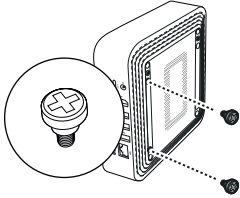

Installing the Promethean Chromebox

This product is an optional accessory.

1

2

3

4