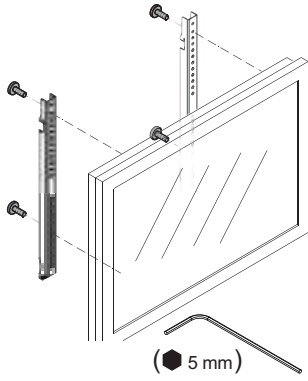

3

4

	65"	75"	86"
A	1536.0 mm (60.5")	1767.0 mm (69.6")	2018.0 mm (79.4")
B	960.0 mm (37.8")	1093.0 mm (43")	1236.0 mm (48.7")
C	151.0-289.0 mm (5.9-11.4")	228.0-365.0 mm (9.0-14.4")	292.0-430.0 mm (11.5-16.9")
D	600.0 mm (23.6")	600.0 mm (23.6")	700.0 mm (27.6")
E	134.0 mm (5.3")	146.0 mm (5.7")	155.0 mm (6.1")

1

Model	Highest vertical blade position
AP7-A65	F
AP7-A75	C
AP7-A86	C

2

Mounting on the APTASBB400-70/90

For more information, see 902852-01.

1

2

M4 x 12mm (10x) / M6 x 12mm (10x) / M8 x 12mm (10x)