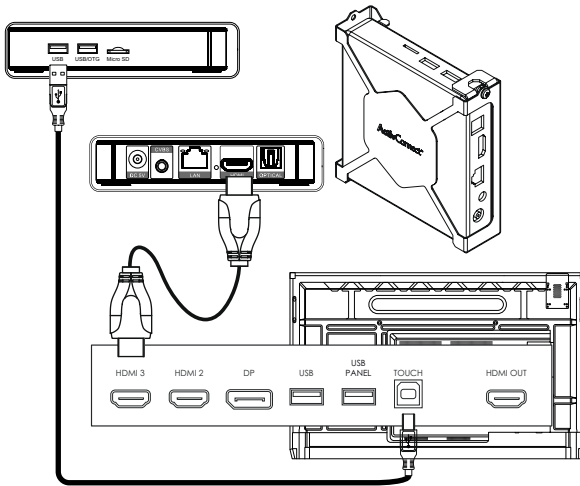

4

5

Activating the battery in the ActivSoundBar remote control

This product is an optional accessory.

Connecting the ActivSoundBar

This product is an optional accessory.

Switching on the ActivSoundBar

This product is an optional accessory.

1

2

Connecting the ActivConnect G-Series

This product is an optional accessory.

1

2

Switching on the OPS-M, ActivConnect OPS-G, and ActivConnect G-Series

1

2

Connecting the Promethean Chromebox

This product is an optional accessory.

1

Switching on the Promethean Chromebox

This product is an optional accessory.

1

2