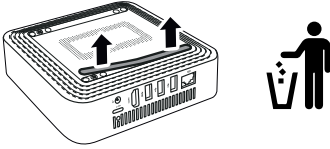

Installing the Promethean Chromebox

This product is an optional accessory.

1