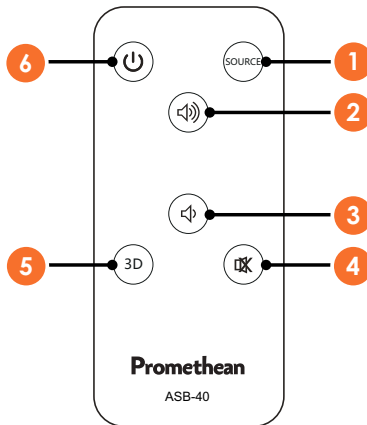

The Power on/off and the Menu button light up to indicate whether the panel is powered on, in standby or in sleep mode.

	Power on	Standby	Sleep
Power on/off button	○	●	●
Menu button	○	○	-

Remote control

1	Power on/off	2	Confirm current selection/operation cursor keys: <ul style="list-style-type: none">• up/down: select item to be adjusted• left/right: adjust value of selected item
3	Display OSD menus	4	Increase volume (+)
5	Open source menu	6	Blank screen function
7	Freeze screen	8	Decrease volume (-)

ActivSoundBar

This product is an optional accessory.

1	Power on/off	2	Increase volume
3	Decrease volume	4	Select audio source

1	Select audio source	2	Increase volume
3	Decrease volume	4	Mute volume
5	3D sound function on/off	6	Power on/off