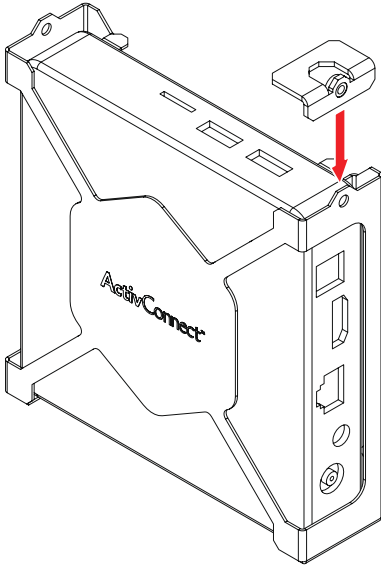

4

Installing the Mini-PC bracket

You can install an external computing device, for example an ActivConnect G-Series or a Promethean Chromebox, on the Mini-PC bracket.

1

i

ii

2

Installing the ActivConnect G-Series

This product is an optional accessory.

1

2

3

4

5

6

Installing the Promethean Chromebox