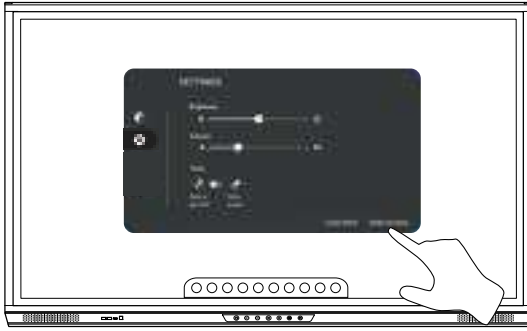

4

Updating the ActivPanel firmware

1

2