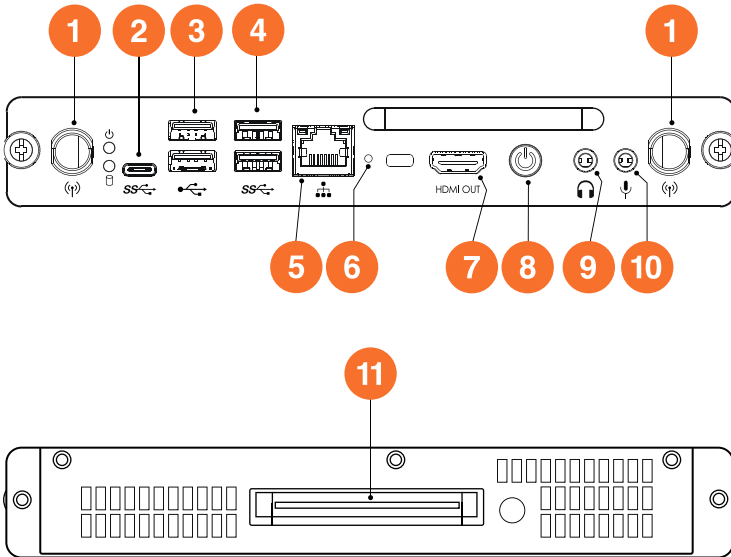

1	HDMI 3	2	HDMI 2
3	DP	4	USB
5	USB PANEL	6	TOUCH USB 2
7	HDMI OUT	8	LAN
9	LAN	10	RS232
11	AV IN	12	MICROPHONE
13	AUDIO OUT	14	PC AUDIO
15	VGA IN		

AP7-A86

1	USB-OPS	2	USB
3	HDMI 1	4	TOUCH USB

1	HDMI 3	2	HDMI 2
3	DP	4	USB
5	USB PANEL	6	TOUCH USB 2
7	HDMI OUT	8	LAN
9	LAN	10	RS232
11	AV IN	12	MICROPHONE
13	AUDIO OUT	14	PC AUDIO
15	VGA IN		

ActivSoundBar

This product is an optional accessory.

OPS-M

This product is an optional accessory.

1	Wireless antenna	2	USB-C
3	USB 2.0	4	USB 3.0
5	LAN	6	Reset
7	HDMI out	8	Power
9	Audio out	10	Audio in
11	OPS connector		

ActivConnect OPS-G

This product is an optional accessory.

1	Wireless antenna	2	Power
3	Reset LED	4	Reset
5	HDMI in	6	USB-B
7	SD card	8	USB 2.0
9	LAN	10	OPS connector

ActivConnect G-Series

This product is an optional accessory.