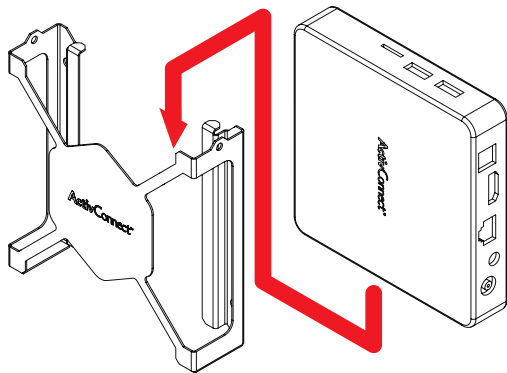

4

Installing the Mini-PC bracket

You can install an external computing device, for example an ActivConnect G-Series or a Promethean Chromebox, on the Mini-PC bracket.

1

i

ii

2

Installing the ActivConnect G-Series

This product is an optional accessory.

1

2

3

4

5

6

Installing the Promethean Chromebox