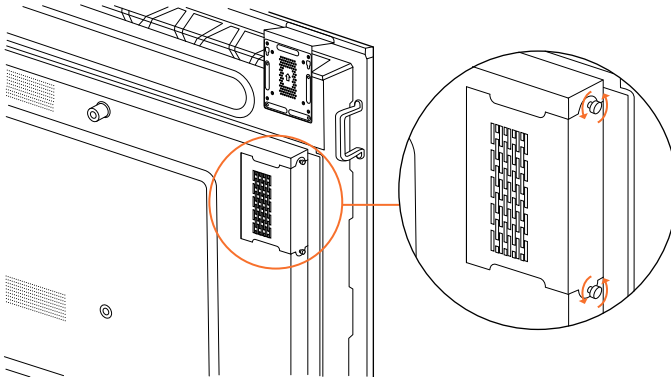

4

Installing the ActivConnect OPS-G

This product is an optional accessory.

Before installing or removing the product, disconnect the ActivPanel from the power supply.

1

2

3

Note: When installing the ActivConnect OPS-G, ensure the venting holes are not covered when in position.

4

Installing the Mini-PC bracket

You can install an external computing device, for example an ActivConnect G-Series or a Promethean Chromebox, on the Mini-PC bracket.

1

i

ii

2

Installing the ActivConnect G-Series