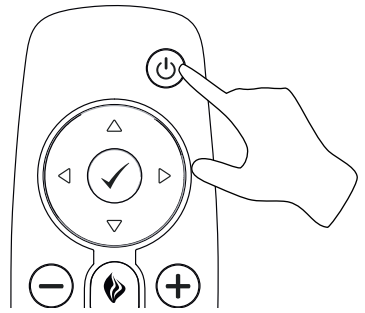

2

Setting up the ActivPanel for the first time

1

2