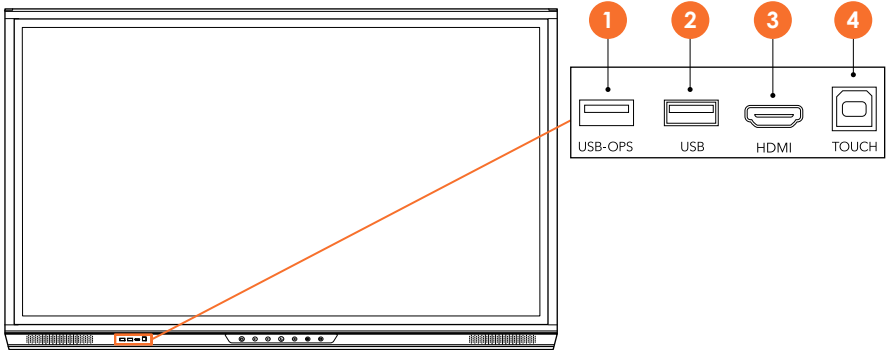

1	USB-OPS	2	USB
3	HDMI 1	4	TOUCH USB