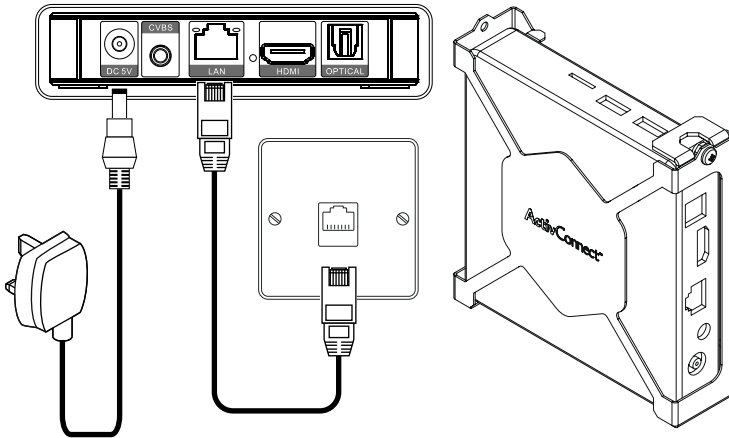

4

5

Activating the battery in the ActivSoundBar remote control

This product is an optional accessory.

Connecting the ActivSoundBar

This product is an optional accessory.

Switching on the ActivSoundBar

This product is an optional accessory.

1

2

Connecting the ActivConnect G-Series

This product is an optional accessory.

1

2

Switching on the OPS-M, ActivConnect OPS-G, and ActivConnect G-Series

1

2

Connecting the Promethean Chromebox

This product is an optional accessory.

1

Switching on the Promethean Chromebox

This product is an optional accessory.

1

2