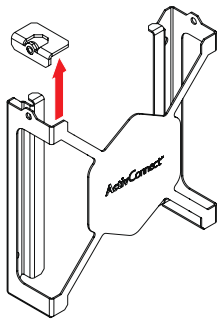

4

Installing the Mini-PC bracket

You can install an external computing device, for example an ActivConnect G-Series or a Promethean Chromebox, on the Mini-PC bracket.

1

i

ii

2

Installing the ActivConnect G-Series

This product is an optional accessory.

1

2

3

4

5

6

Installing the Promethean Chromebox