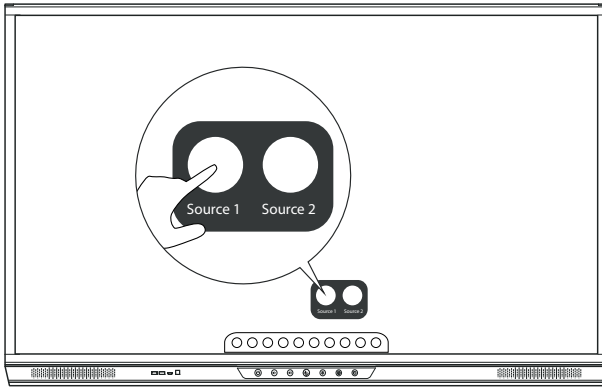

2

Connecting the Promethean Chromebox

This product is an optional accessory.

1

Switching on the Promethean Chromebox

This product is an optional accessory.

1

2

Connecting a laptop or desktop computer to the ActivPanel

Selecting an HDMI source on the ActivPanel

1

2

Connecting to the Internet on the ActivPanel

1

2

3