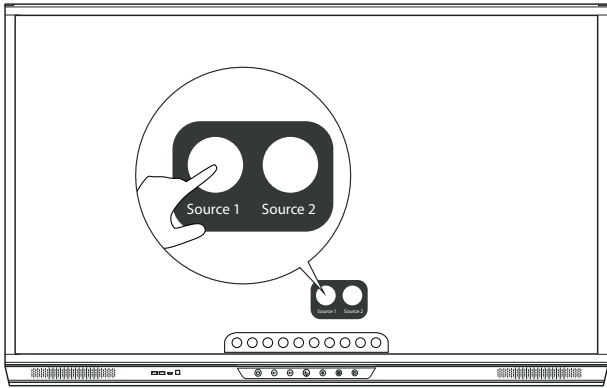

4

5

Activating the battery in the ActivSoundBar remote control

This product is an optional accessory.

Connecting the ActivSoundBar

This product is an optional accessory.

Switching on the ActivSoundBar

This product is an optional accessory.

1

2

Connecting the ActivConnect G-Series

This product is an optional accessory.

1

2

Switching on the OPS-M, ActivConnect OPS-G, and ActivConnect G-Series

1

2

Connecting the Promethean Chromebox

This product is an optional accessory.

1

Switching on the Promethean Chromebox

This product is an optional accessory.

1

2