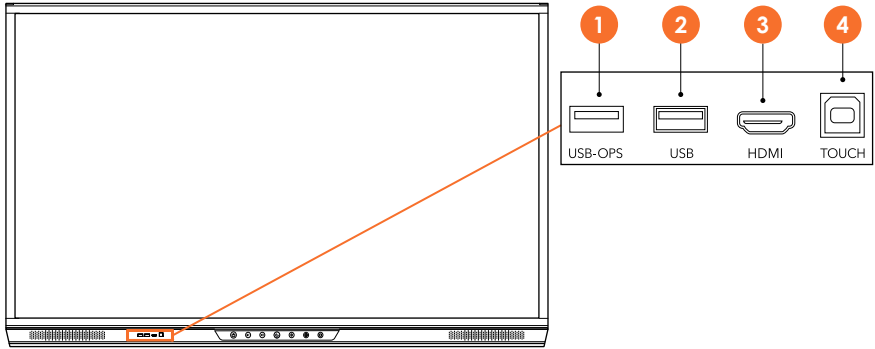

Overview

Interfaces

AP7-A65

1	USB-OPS	2	USB
3	HDMI 1	4	TOUCH USB