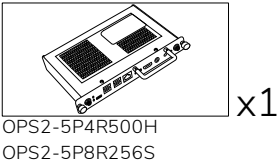

OPS-M

This product is an optional accessory.