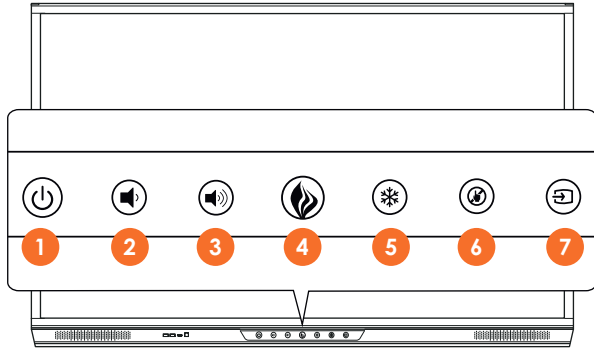

1	LAN	2	USB 2.0
3	USB 3.0	4	HDMI
5	Power socket	6	USB-C

Controls

ActivPanel

You can control the ActivPanel in the following ways:

- With the buttons on the control panel on the front of the device.
- With the buttons on the remote control.
- Using touch to manipulate menus and controls on screen.

You can access basic controls, as well as On-Screen Display (OSD) menus for adjusting audio and visual settings.

Control panel

1	Power on/off	2	Decrease volume
3	Increase volume	4	Menu
5	Freeze screen	6	Touch on/off
7	Select source		

The Power on/off and the Menu button light up to indicate whether the panel is powered on, in standby or in sleep mode.

	Power on	Standby	Sleep
Power on/off button	○	●	●
Menu button	○	○	-

Remote control