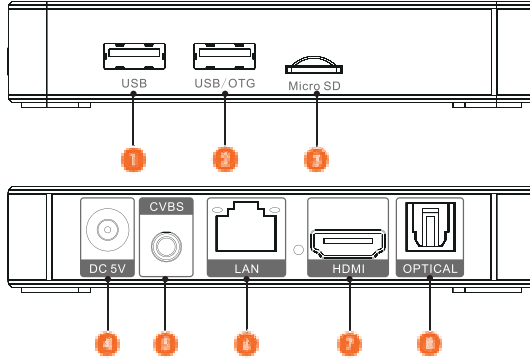

ActivConnect OPS-G

This product is an optional accessory.

1	Wireless antenna	2	Power
3	Reset LED	4	Reset
5	HDMI in	6	USB-B
7	SD card	8	USB 2.0
9	LAN	10	OPS connector

ActivConnect G-Series

This product is an optional accessory.

1	USB	2	USB/OTG
3	Micro SD	4	Power input
5	CVBS	6	RJ45 LAN
7	HDMI	8	Optical

Promethean Chromebox

This product is an optional accessory.

1	Audio output	2	USB 3.0 (supports battery charging)
3	MicroSD	4	Power
5	Kensington lock port	6	Reset