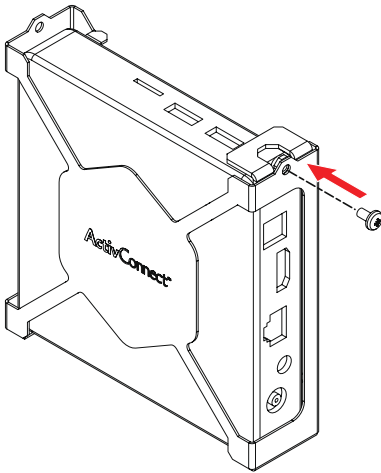

4

Installing the Mini-PC bracket

You can install an external computing device, for example an ActivConnect G-Series or a Promethean Chromebox, on the Mini-PC bracket.

1

i

ii

2

Installing the ActivConnect G-Series

This product is an optional accessory.

1

2

3

4

5

6

Installing the Promethean Chromebox