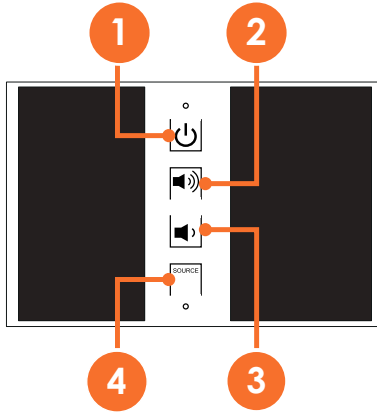

ActivSoundBar

This product is an optional accessory.

1	Power on/off	2	Increase volume
3	Decrease volume	4	Select audio source