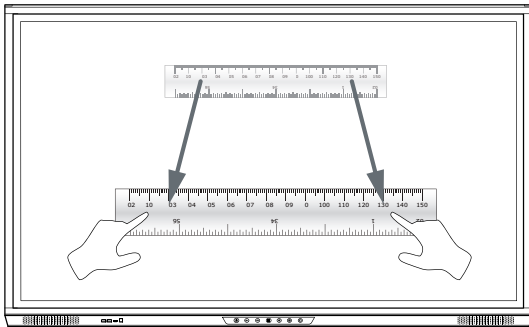

Operation

Using touch on the ActivPanel

Moving objects

Rotating objects

Enlarging objects

About the menu

Icon	Name	Description
	Back	Navigates to the previous screen.
	Locker	Includes the following sub menus: <ul style="list-style-type: none">• Apps (provides access to all applications)• Settings (provides access to the ActivPanel settings such as brightness, volume, and language)
	Owner	Navigates to the Owner menu with QR codes to connect user profiles to the ActivPanel.
	Home	Navigates to the main menu.
	Whiteboard	Turns the screen into an interactive whiteboard.
	Capture	Captures a screenshot of the current screen.
	Annotate	Adds a drawing layer on top of the current screen.
	Source	Changes the input source.
	Screen Share	Launches the Screen Share software.
	Recent Apps	Navigates to the Apps menu.